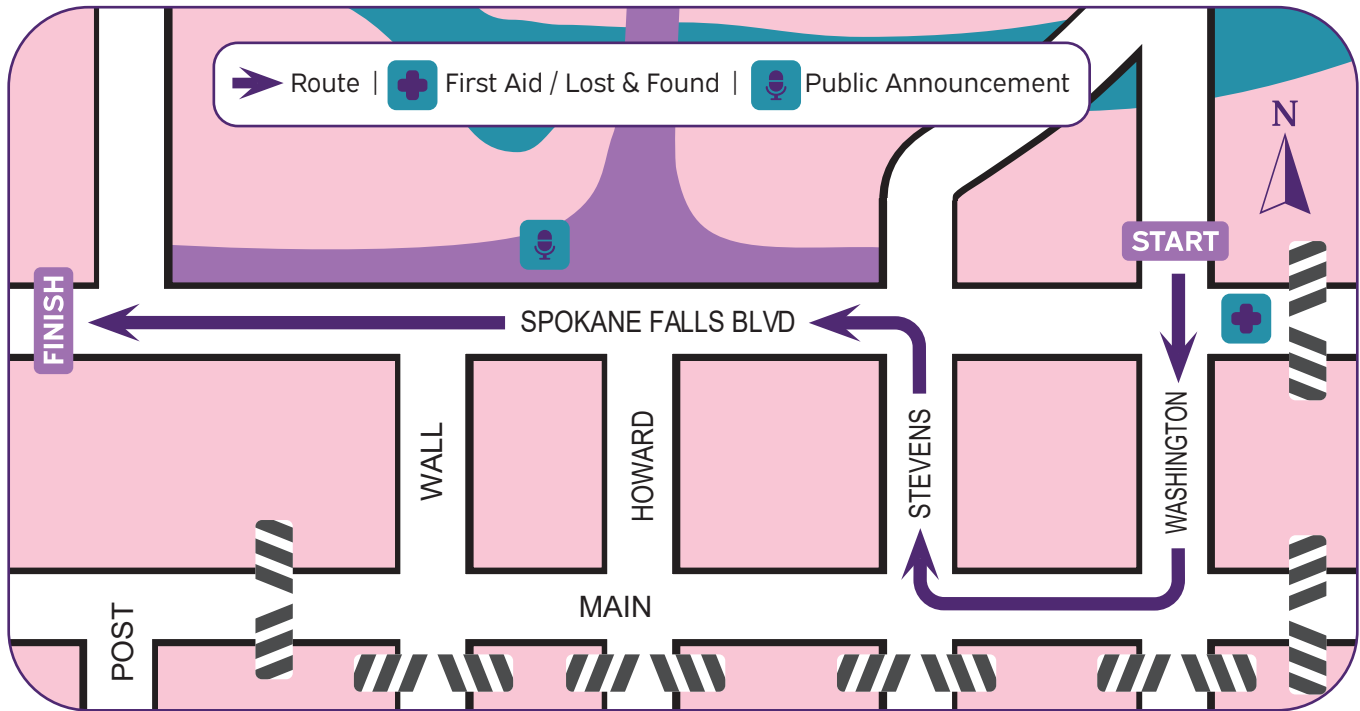

SPOKANE LILAC FESTIVAL

Junior Lilac Parade

Second Saturday in May ✨ 10:30am ✨ Downtown Spokane

2024 Parade Order

- | | | | |
|--|--|--|--|
| 1. Jr Lilac Parade Presented by Gesa Credit Union Banner | 16. Inland Northwest Council, Boy Scouts of America | 31. Job's Daughters of Spokane | 46. SYSA - Spokane Youth Sports Association |
| 2. Gesa Credit Union | 17. Centennial Middle School Marching Band, Drum Line & Drill Team | 32. Greenacres Middle School Band | 47. Colville Jr. High Raptor Marching Band |
| 3. Spokane Lilac Festival - Jr Lilac Banner | 18. Revive Counseling PLLC | 33. Spokane Valley Youth Football and Cheer Association | 48. Joya |
| 4. Grand Marshalls - SLFA Presidents Liz Hooker and Carly Cartwright | 19. Sacajawea Middle School Band & Drill Team | 34. Peperzak Middle School Marching Band with Drill Team | 49. Chief Joseph Middle School Marching Band |
| 5. Mountainside Middle School Band | 20. Selkirk MS Marching Band and Color Guard | 35. Roller Valley Skate Rink | 50. Two Men and a Truck |
| 6. Spokane Lilac Festival Jr Royalty & 2024 Royal Court | 21. Dynamic Athletic Center | 36. Riverside Middle School Marching Band | 51. Valley Christian School Marching Band |
| 7. Spokane Lilac Festival Directors | 22. Chase Middle School Marching Band and Drill Team | 37. Greater Spokane, Inc | 52. Lilac City Figure Skating Club |
| 8. Northwest Christian Beginning Marching Band | 23. Spokane Children's Theatre | 38. Jenkins Jr/Sr HS Marching Band | 53. Cheney and Westwood Middle School Marching Band and Colorguard |
| 9. American Medical Response | 24. Grant Drummers and Dancers | 39. Highland Middle School Marching Band | 54. Spokane Youth Football and Cheer |
| 10. Chinook Middle School Wolf Pack Band | 25. Excelsior Wellness Center | 40. El Katif Shriners | |
| 11. Idaho Central Credit Union | 26. Deer Park Middle School Marching Band and Color Guard | 41. Northwood Middle School Marching Band | |
| 12. Evergreen Middle School Grizzly Marching Band | 27. Northeast Youth Center | 42. Girl Scouts of Eastern Washington & Northern Idaho | |
| 13. North East Spokane Marching Band | 28. Pride Schools | 43. Lakeside Middle School Eagle Band | |
| 14. North Side Middle School Jeep | 29. Miss Spokane Scholarship Organization | 44. Cherry Bomb Brawlers | |
| 15. Salk Marching Band and Drill Team | 30. North Central IST Band | 45. Flett Middle School Marching band and Drill team | |